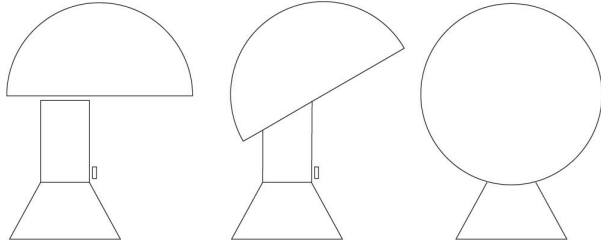

#### Dimensions

|           |       |
|-----------|-------|
| Width:    | -     |
| Height:   | 28 cm |
| Length:   | -     |
| Depth:    | -     |
| Diameter: | 22 cm |

|                |        |
|----------------|--------|
| Hole Diameter: | -      |
| Hole Depth:    | -      |
| Net weight:    | 1,5 Kg |

Dimensions

Width: -  
Height: 28 cm  
Length: -  
Depth: -  
Diameter: 22 cm

Hole Diameter: -  
Hole Depth: -  
Net weight: 1,5 Kg

**elmetto 685/AR**  
design elio martinelli, 1976